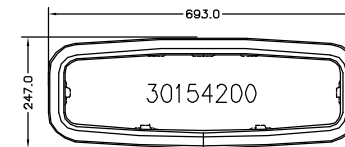

STANDARD PORTLIGHT size 0

STAINLESS PORTLIGHT size 8

SAVED AS N:\DRAWINGS\ENQUIRY\0306 ISS.4 NOT TO SCALE DATE: 22-MAY-07 BY: AWW

LEWMAR®

BAVARIA SAILBOAT PRODUCTS IDENTIFICATION – VISION

LOW PROFILE BAVARIA RECTANGULAR