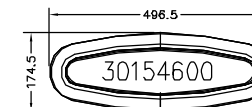

BAVARIA ELLIPTICAL FIXEDLIGHT

SAVED AS N:\DRAWINGS\ENQUIRY\0307 ISS.2 NOT TO SCALE DATE: 22-MAY-07 BY: AWW

LEWMAR®