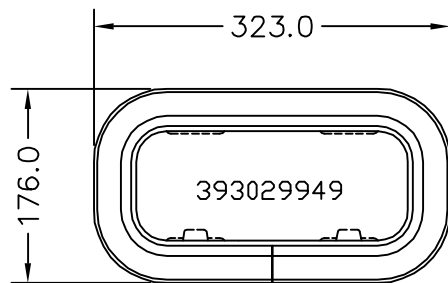

BAVARIA SAILBOAT PRODUCTS IDENTIFICATION – CRUISE + MATCH (NOT VISION)

BAVARIA ELLIPTICAL FIXEDLIGHT

BAVARIA SAILBOAT PRODUCTS IDENTIFICATION – CRUISE + MATCH (NOT VISION)

BAVARIA MOTORBOAT PRODUCTS IDENTIFICATION

STANDARD PORTLIGHT size 0

STAINLESS PORTLIGHT size 8

SAVED AS N:\DRAWINGS\ENQUIRY\0306 ISS.4 NOT TO SCALE DATE: 22-MAY-07 BY: AWW

LEWMAR®

BAVARIA SAILBOAT PRODUCTS IDENTIFICATION – VISION

LOW PROFILE BAVARIA RECTANGULAR