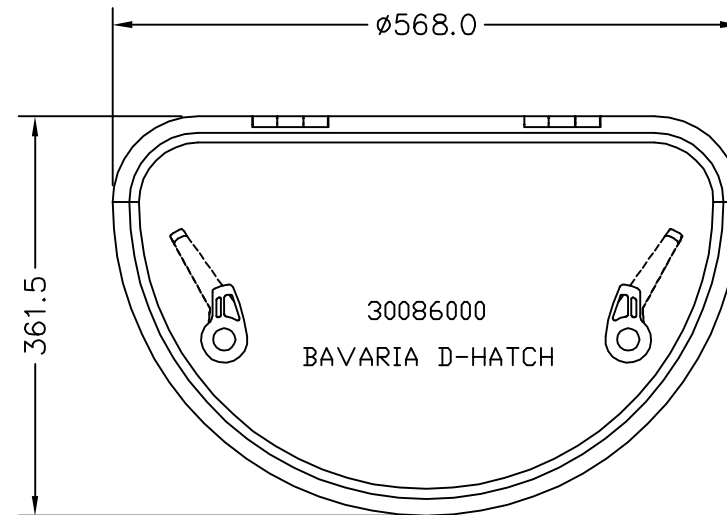

BAVARIA SAILBOAT PRODUCTS IDENTIFICATION – CRUISE + MATCH (NOT VISION)

BAVARIA ELLIPTICAL FIXEDLIGHT

BAVARIA SAILBOAT PRODUCTS IDENTIFICATION – CRUISE + MATCH (NOT VISION)

BAVARIA MOTORBOAT PRODUCTS IDENTIFICATION

STANDARD PORTLIGHT size 0

STAINLESS PORTLIGHT size 8

SAVED AS N:\DRAWINGS\ENQUIRY\0306 ISS.4 NOT TO SCALE DATE: 22-MAY-07 BY: AWW

LEWMAR®

BAVARIA SAILBOAT PRODUCTS IDENTIFICATION – VISION

LOW PROFILE BAVARIA RECTANGULAR

BARREL PORTLIGHT

BAVARIA ELLIPTICAL FIXEDLIGHT

SAVED AS N:\DRAWINGS\ENQUIRY\0307 ISS.2 NOT TO SCALE DATE: 22-MAY-07 BY: AWW

LEWMAR®