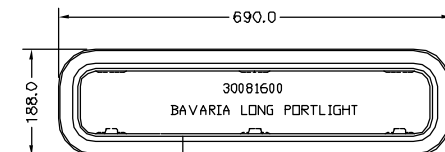

BAVARIA SAILBOAT PRODUCTS IDENTIFICATION – CRUISE + MATCH (NOT VISION)