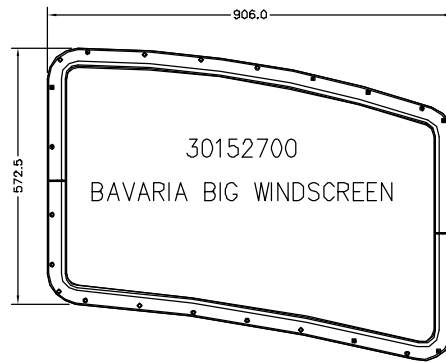

STANDARD PORTLIGHT size 0

STAINLESS PORTLIGHT size 8

SAVED AS N:\DRAWINGS\ENQUIRY\0306 ISS.4 NOT TO SCALE DATE: 22-MAY-07 BY: AWW

LEWMAR®

BAVARIA SAILBOAT PRODUCTS IDENTIFICATION – VISION

LOW PROFILE BAVARIA RECTANGULAR

BARREL PORTLIGHT

BAVARIA ELLIPTICAL FIXEDLIGHT

SAVED AS N:\DRAWINGS\ENQUIRY\0307 ISS.2 NOT TO SCALE DATE: 22-MAY-07 BY: AWW

LEWMAR®