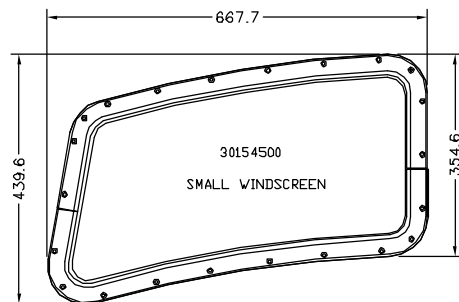

BAVARIA SAILBOAT PRODUCTS IDENTIFICATION – CRUISE + MATCH (NOT VISION)

BAVARIA ELLIPTICAL FIXEDLIGHT

BAVARIA SAILBOAT PRODUCTS IDENTIFICATION – CRUISE + MATCH (NOT VISION)

BAVARIA MOTORBOAT PRODUCTS IDENTIFICATION

STANDARD PORTLIGHT size 0

STAINLESS PORTLIGHT size 8

SAVED AS N:\DRAWINGS\ENQUIRY\0306 ISS.4 NOT TO SCALE DATE: 22-MAY-07 BY: AWW

LEWMAR®

BAVARIA SAILBOAT PRODUCTS IDENTIFICATION – VISION

LOW PROFILE BAVARIA RECTANGULAR