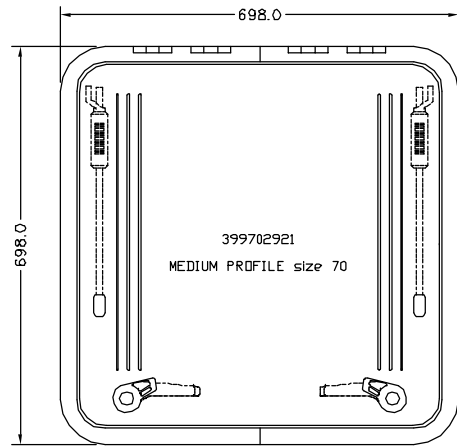

BAVARIA SAILBOAT PRODUCTS IDENTIFICATION – CRUISE + MATCH (NOT VISION)