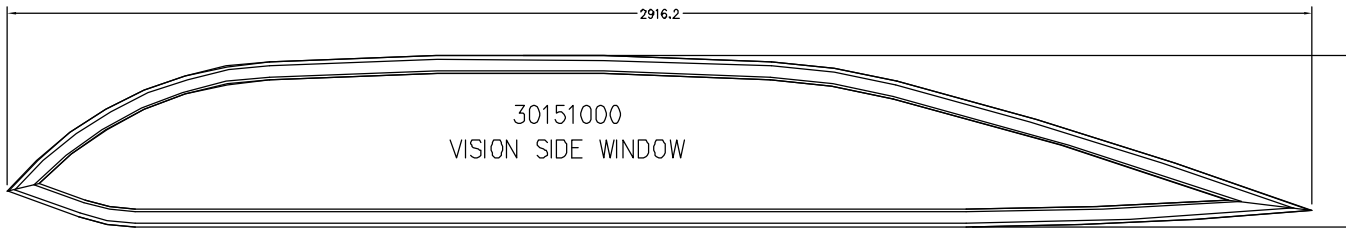

STANDARD PORTLIGHT size 0

STAINLESS PORTLIGHT size 8

SAVED AS N:\DRAWINGS\ENQUIRY\0306 ISS.4 NOT TO SCALE DATE: 22-MAY-07 BY: AWW

LEWMAR®

BAVARIA SAILBOAT PRODUCTS IDENTIFICATION – VISION

LOW PROFILE BAVARIA RECTANGULAR