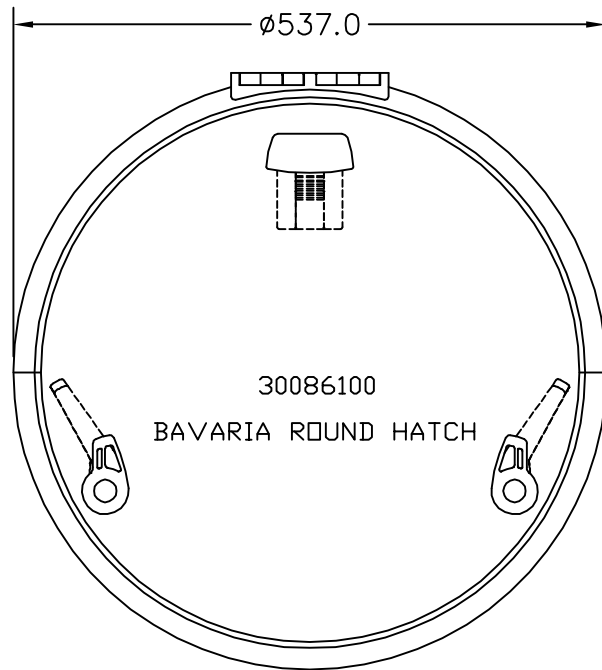

BAVARIA SAILBOAT PRODUCTS IDENTIFICATION – CRUISE + MATCH (NOT VISION)

BAVARIA ELLIPTICAL FIXEDLIGHT

BAVARIA SAILBOAT PRODUCTS IDENTIFICATION – CRUISE + MATCH (NOT VISION)

BAVARIA MOTORBOAT PRODUCTS IDENTIFICATION

STANDARD PORTLIGHT size 0

STAINLESS PORTLIGHT size 8

SAVED AS N:\DRAWINGS\ENQUIRY\0306 ISS.4 NOT TO SCALE DATE: 22-MAY-07 BY: AWW

LEWMAR®

BAVARIA SAILBOAT PRODUCTS IDENTIFICATION – VISION

LOW PROFILE BAVARIA RECTANGULAR

BARREL PORTLIGHT

BAVARIA ELLIPTICAL FIXEDLIGHT

SAVED AS N:\DRAWINGS\ENQUIRY\0307 ISS.2 NOT TO SCALE DATE: 22-MAY-07 BY: AWW

LEWMAR®