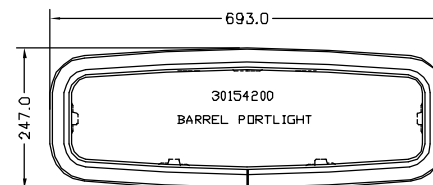

BAVARIA SAILBOAT PRODUCTS IDENTIFICATION – CRUISE + MATCH (NOT VISION)