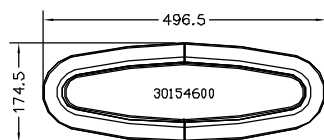

BAVARIA SAILBOAT PRODUCTS IDENTIFICATION – CRUISE + MATCH (NOT VISION)

BAVARIA ELLIPTICAL FIXEDLIGHT