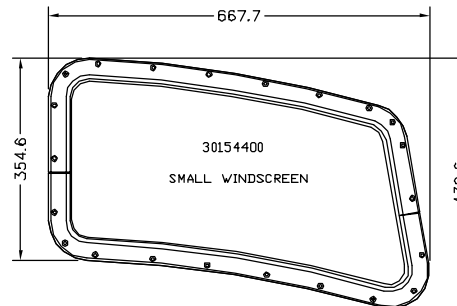

BAVARIA SAILBOAT PRODUCTS IDENTIFICATION – CRUISE + MATCH (NOT VISION)

BAVARIA ELLIPTICAL FIXEDLIGHT

BAVARIA SAILBOAT PRODUCTS IDENTIFICATION – CRUISE + MATCH (NOT VISION)

BAVARIA MOTORBOAT PRODUCTS IDENTIFICATION

STANDARD PORTLIGHT size 0

STAINLESS PORTLIGHT size 8

SAVED AS N:\DRAWINGS\ENQUIRY\0306 ISS.4 NOT TO SCALE DATE: 22-MAY-07 BY: AWW

LEWMAR®

BAVARIA SAILBOAT PRODUCTS IDENTIFICATION – VISION

LOW PROFILE BAVARIA RECTANGULAR