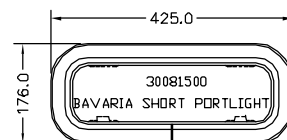

BAVARIA SAILBOAT PRODUCTS IDENTIFICATION – CRUISE + MATCH (NOT VISION)