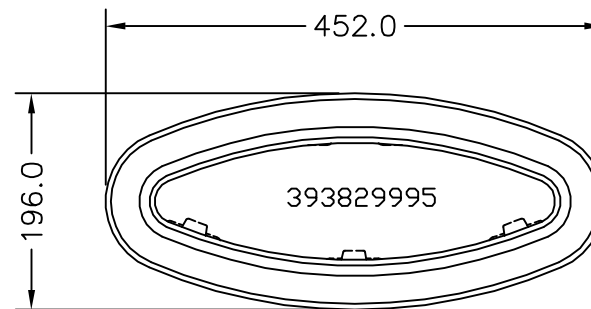

BAVARIA SAILBOAT PRODUCTS IDENTIFICATION – CRUISE + MATCH (NOT VISION)

BAVARIA ELLIPTICAL FIXEDLIGHT

BAVARIA SAILBOAT PRODUCTS IDENTIFICATION – CRUISE + MATCH (NOT VISION)

BAVARIA MOTORBOAT PRODUCTS IDENTIFICATION

STANDARD PORTLIGHT size 0

STAINLESS PORTLIGHT size 8

SAVED AS N:\DRAWINGS\ENQUIRY\0306 ISS.4 NOT TO SCALE DATE: 22-MAY-07 BY: AWW

LEWMAR®

BAVARIA SAILBOAT PRODUCTS IDENTIFICATION – VISION

LOW PROFILE BAVARIA RECTANGULAR

BARREL PORTLIGHT

BAVARIA ELLIPTICAL FIXEDLIGHT

SAVED AS N:\DRAWINGS\ENQUIRY\0307 ISS.2 NOT TO SCALE DATE: 22-MAY-07 BY: AWW

LEWMAR®