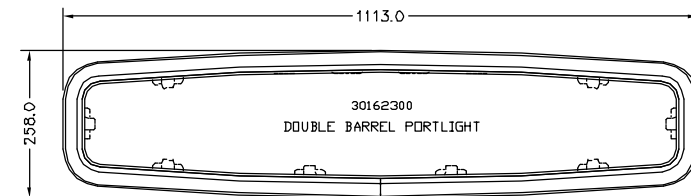

BAVARIA SAILBOAT PRODUCTS IDENTIFICATION – CRUISE + MATCH (NOT VISION)

BAVARIA ELLIPTICAL FIXEDLIGHT

BAVARIA SAILBOAT PRODUCTS IDENTIFICATION – CRUISE + MATCH (NOT VISION)

BAVARIA MOTORBOAT PRODUCTS IDENTIFICATION

STANDARD PORTLIGHT size 0

STAINLESS PORTLIGHT size 8

SAVED AS N:\DRAWINGS\ENQUIRY\0306 ISS.4 NOT TO SCALE DATE: 22-MAY-07 BY: AWW

LEWMAR®

BAVARIA SAILBOAT PRODUCTS IDENTIFICATION – VISION

LOW PROFILE BAVARIA RECTANGULAR