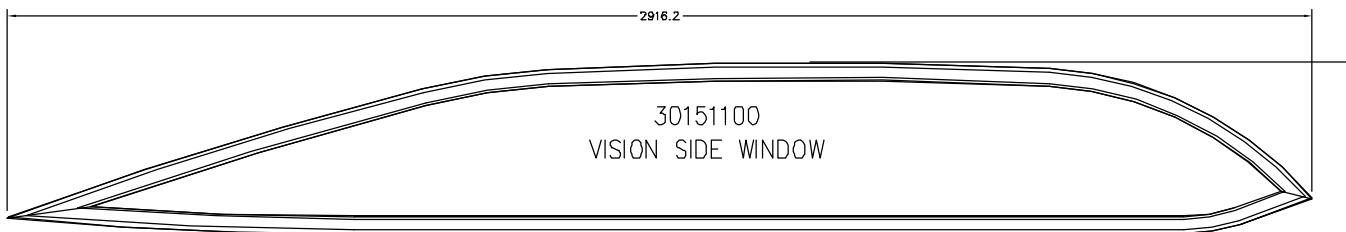

STANDARD PORTLIGHT size 0

STAINLESS PORTLIGHT size 8

SAVED AS N:\DRAWINGS\ENQUIRY\0306 ISS.4 NOT TO SCALE DATE: 22-MAY-07 BY: AWW

LEWMAR®

BAVARIA SAILBOAT PRODUCTS IDENTIFICATION – VISION

LOW PROFILE BAVARIA RECTANGULAR