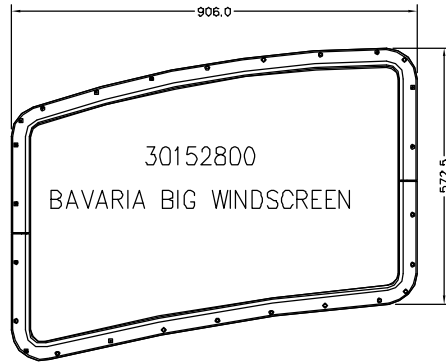

STANDARD PORTLIGHT size 0

STAINLESS PORTLIGHT size 8

SAVED AS N:\DRAWINGS\ENQUIRY\0306 ISS.4 NOT TO SCALE DATE: 22-MAY-07 BY: AWW

LEWMAR®

BAVARIA SAILBOAT PRODUCTS IDENTIFICATION – VISION

LOW PROFILE BAVARIA RECTANGULAR

BARREL PORTLIGHT

BAVARIA ELLIPTICAL FIXEDLIGHT

SAVED AS N:\DRAWINGS\ENQUIRY\0307 ISS.2 NOT TO SCALE DATE: 22-MAY-07 BY: AWW

LEWMAR®