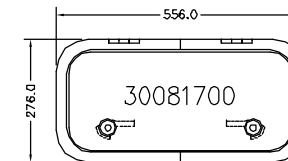

STANDARD PORTLIGHT size 0

STAINLESS PORTLIGHT size 8

SAVED AS N:\DRAWINGS\ENQUIRY\0306 ISS.4 NOT TO SCALE DATE: 22-MAY-07 BY: AWW

LEWMAR®

BAVARIA SAILBOAT PRODUCTS IDENTIFICATION – VISION

LOW PROFILE BAVARIA RECTANGULAR