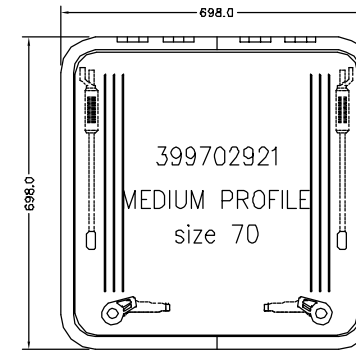

STANDARD PORTLIGHT size 0

STAINLESS PORTLIGHT size 8

SAVED AS N:\DRAWINGS\ENQUIRY\0306 ISS.4 NOT TO SCALE DATE: 22-MAY-07 BY: AWW

LEWMAR®

BAVARIA SAILBOAT PRODUCTS IDENTIFICATION – VISION

LOW PROFILE BAVARIA RECTANGULAR

BARREL PORTLIGHT

BAVARIA ELLIPTICAL FIXEDLIGHT

SAVED AS N:\DRAWINGS\ENQUIRY\0307 ISS.2 NOT TO SCALE DATE: 22-MAY-07 BY: AWW

LEWMAR®